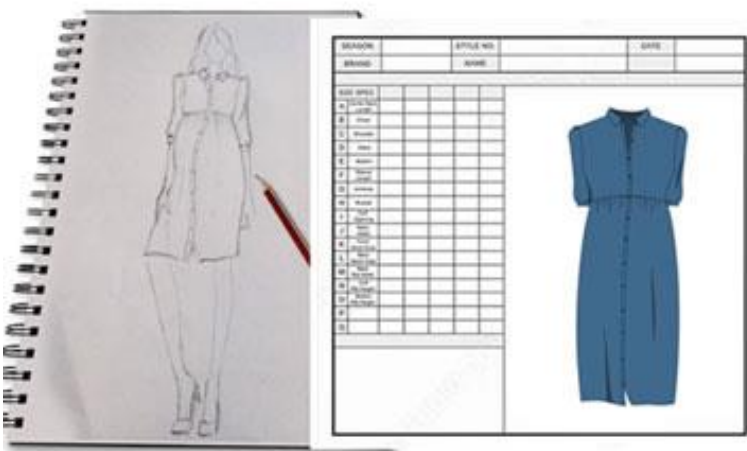

ADDED VALUE SOLUTIONS

Whatever your project is, our design and development department can elaborate a customized development and production proposal.

Design & Development